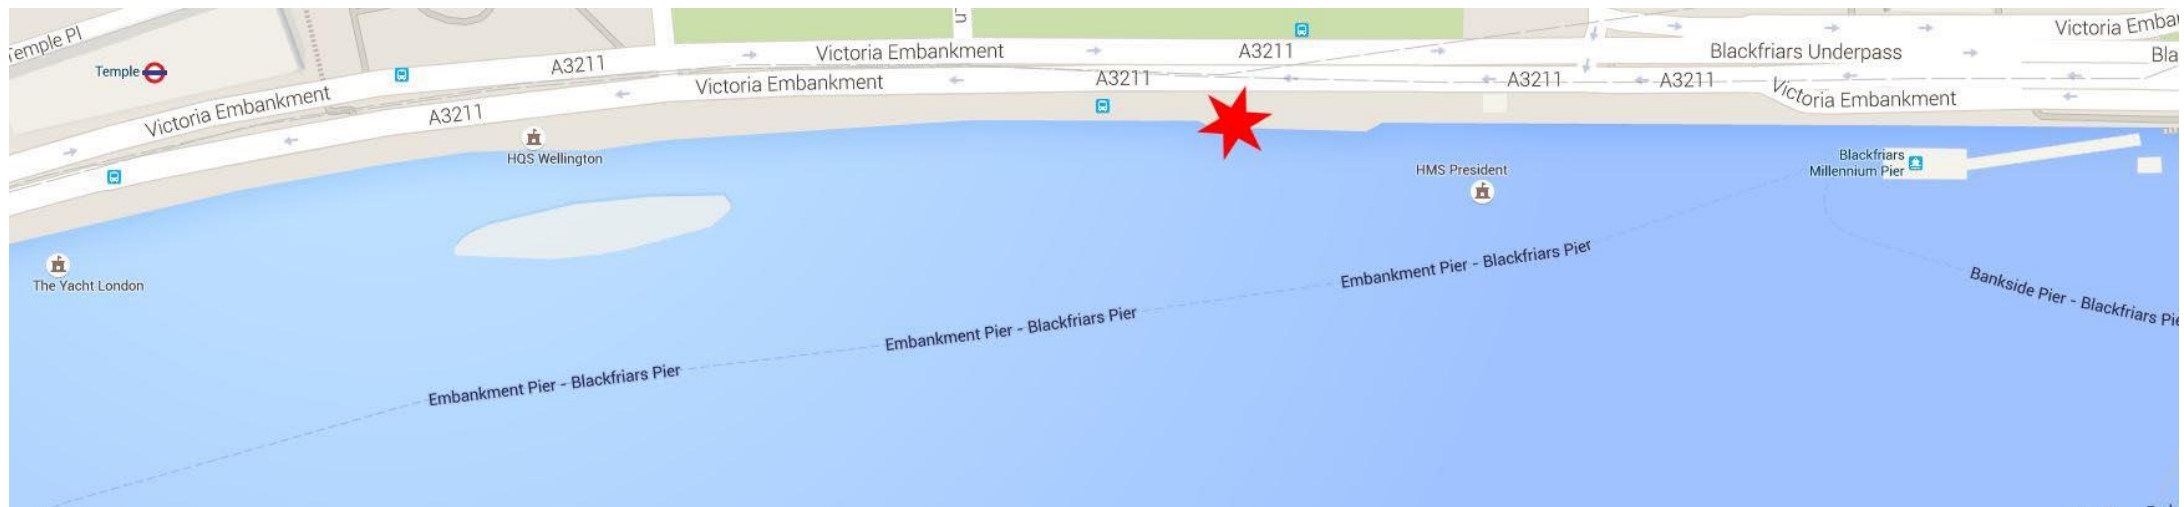

Crown Pier Directions, Victoria Embankment EC4N 0DN

From Temple Station

1. Turn right when you exit to Temple station
2. Cross Victoria Embankment and facing the river turn left
3. Walk down river past HQS Wellington and Crown Pier is next door on the right.
4. The red star below marks Crown Pier

From Blackfriars Station

1. Exit Blackfriars station and walk onto Blackfriars Bridge
2. Cross Road and walk down Victoria Embankment
3. Crown Pier can be found approximately 500m from Blackfriars Pier
4. The red star below marks Crown Pier